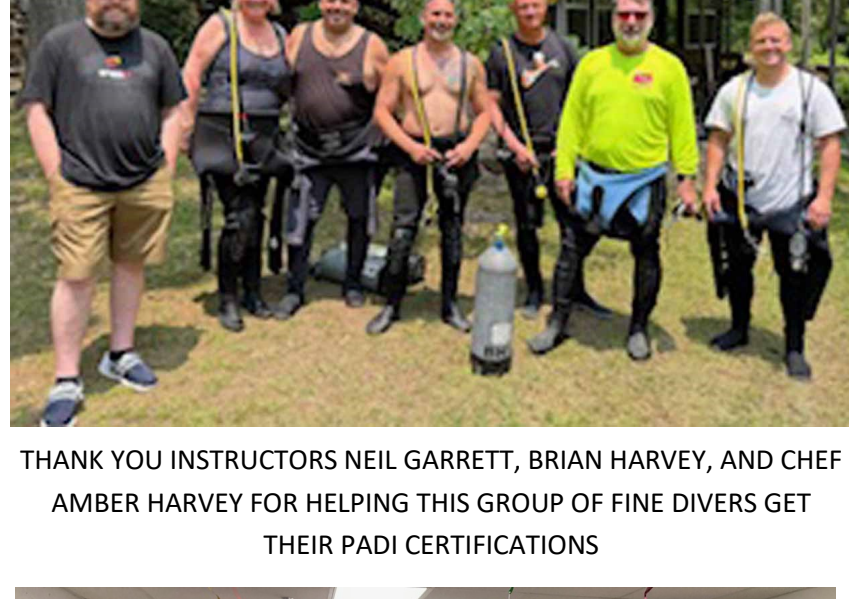

THANK YOU INSTRUCTORS NEIL GARRETT, BRIAN HARVEY, AND CHEF AMBER HARVEY FOR HELPING THIS GROUP OF FINE DIVERS GET THEIR PADI CERTIFICATIONS

DEREK HOGAN PADI
OPEN WATER DIVER

NATHANIEL MORRIS
PADI ADVANCED OPEN
WATER DIVER